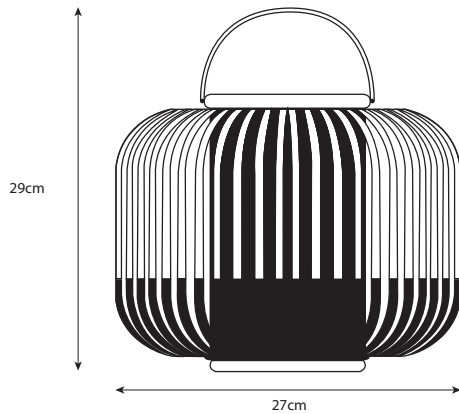

TAKE A WAY ARIK LEVY

HANDLAMP TAKE A WAY XS

REFERENCE 21432 ●

REFERENCE 21433 ○

DIMENSIONS

HEIGHT 29 cm
 WIDTH 27 cm
 DEPTH 27 cm
 WEIGHT 0.47 kg

MATERIALS

LAMPSHADE bamboo
 BASE plastic

LIGHTING

BULB LED
 INCLUDED Yes
 WATTAGE 2,5 W
 LUMEN 290 lm
 KELVIN 3000 K
 SWITCH/DIMMER Yes/Yes

COLORS

LAMPSHADE ● ○
 BASE ○ ○

PACKAGING

HEIGHT 34 cm
 WIDTH 28,3 cm
 DEPTH 28,3 cm
 WEIGHT (WITH BOX) . X kg